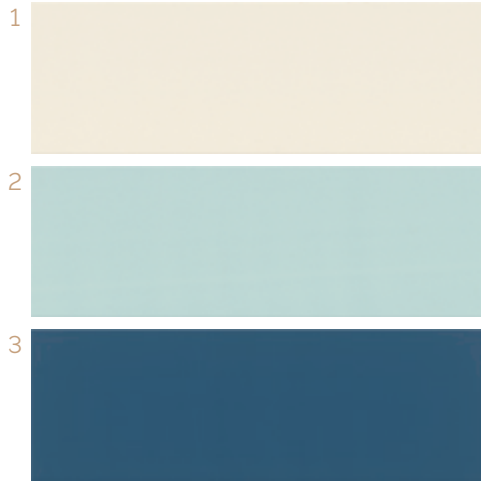

20 x 60
CSEMPE, MATT
WALL TILES, MATT

1 Ps200 Ivory Matt
(W942-001-1)

2 Ps200 Green Matt
(W942-003-1)

3 Ps200 Blue Matt
(W942-005-1)